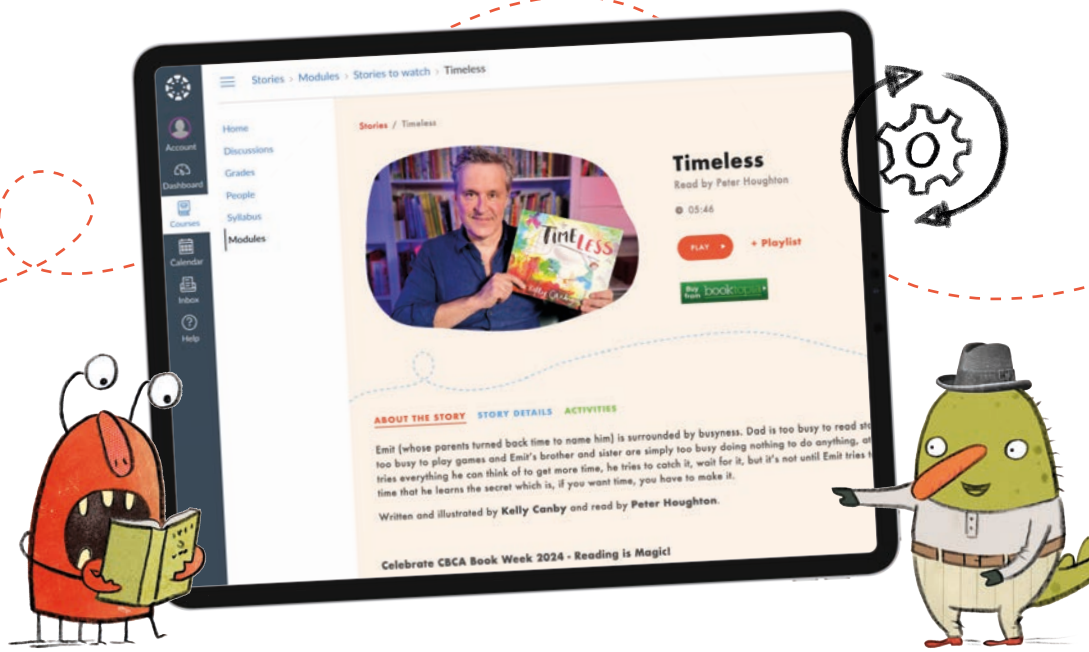

STORYBOXHUB + your Learning Management System (LMS)

Smarter access.
Endless stories.
Inspired learning.

CONNECT. ENGAGE. INSPIRE. EDUCATE.

Seamless storytelling, straight from your LMS!

- **One login, total access** – No extra passwords, simply sign in through your LMS to access content.
- **Everything right where you need it** – Browse and launch StoryBox Hub resources directly from your course pages.
- **Save time, teach smarter** – Assign content and resources to engage students in the platform you already use.
- **Quick to set up** – LTI integration is quick and simple, and we are here to help every step of the way!